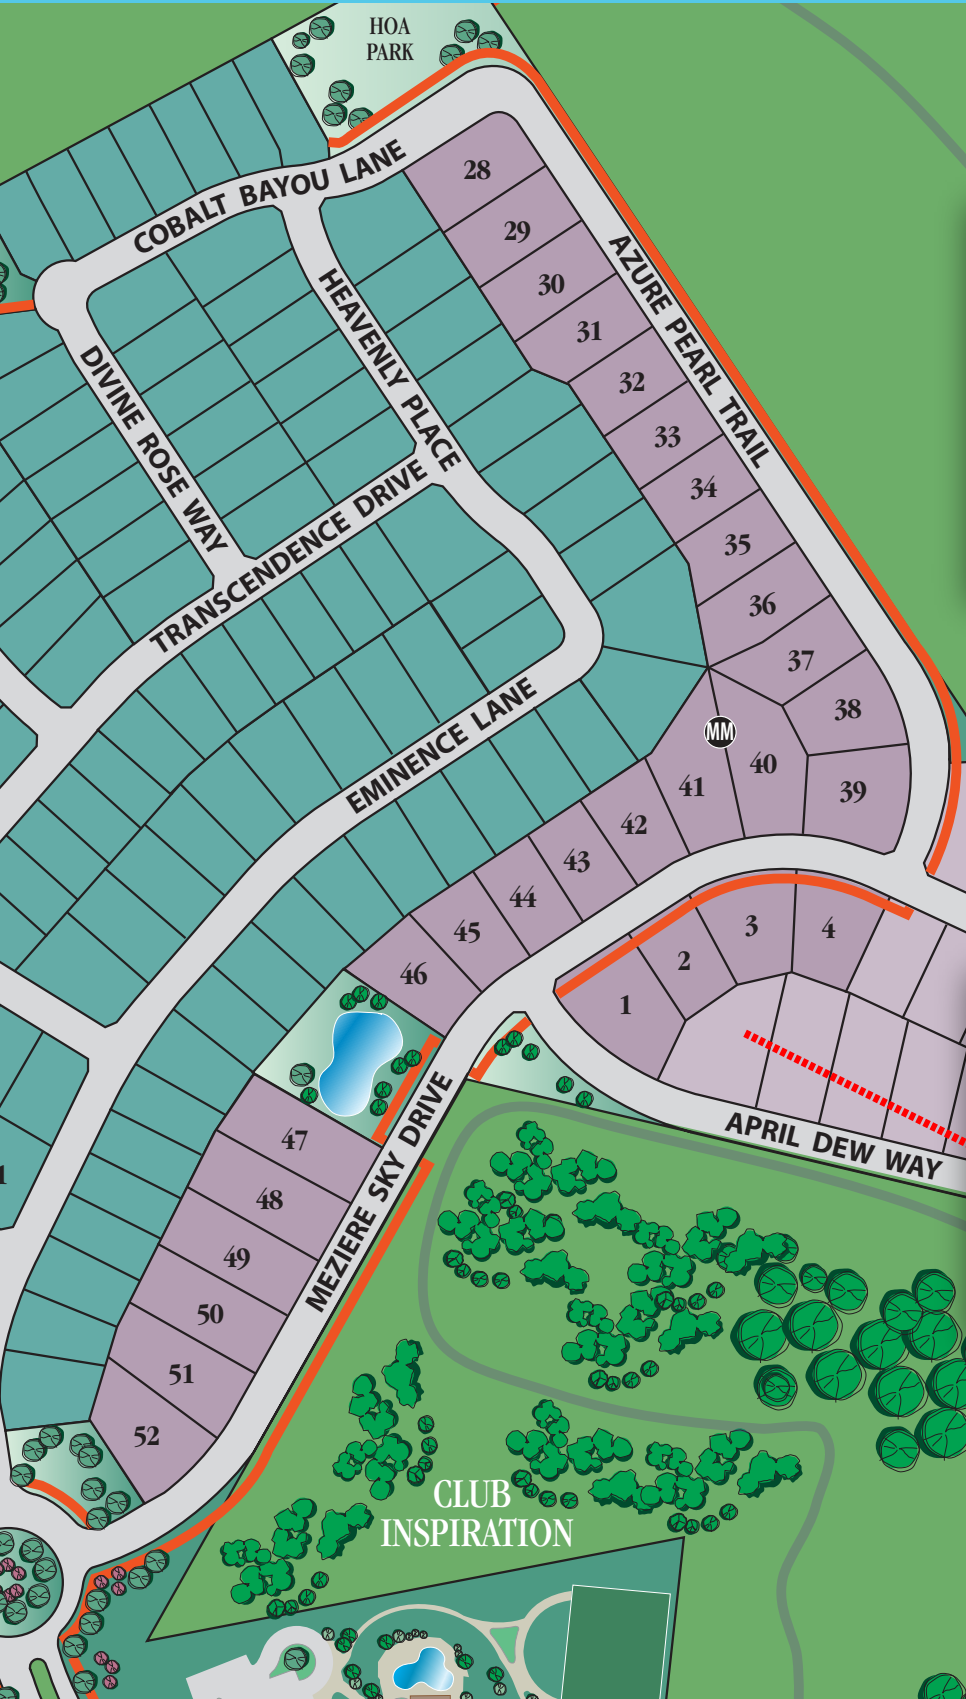

INSPIRATION

A Huffines Signature Community™

CUSTOM BUILD LAKE VIEW LOTS

LAKE LAVON

29 Build-to-Suit Lots Available
Choose Your Homebuilder*
3,500+ Sq. Ft. Homes Required
Walk to Club Inspiration Amenity Center
Access to Lake Lavon Trail System